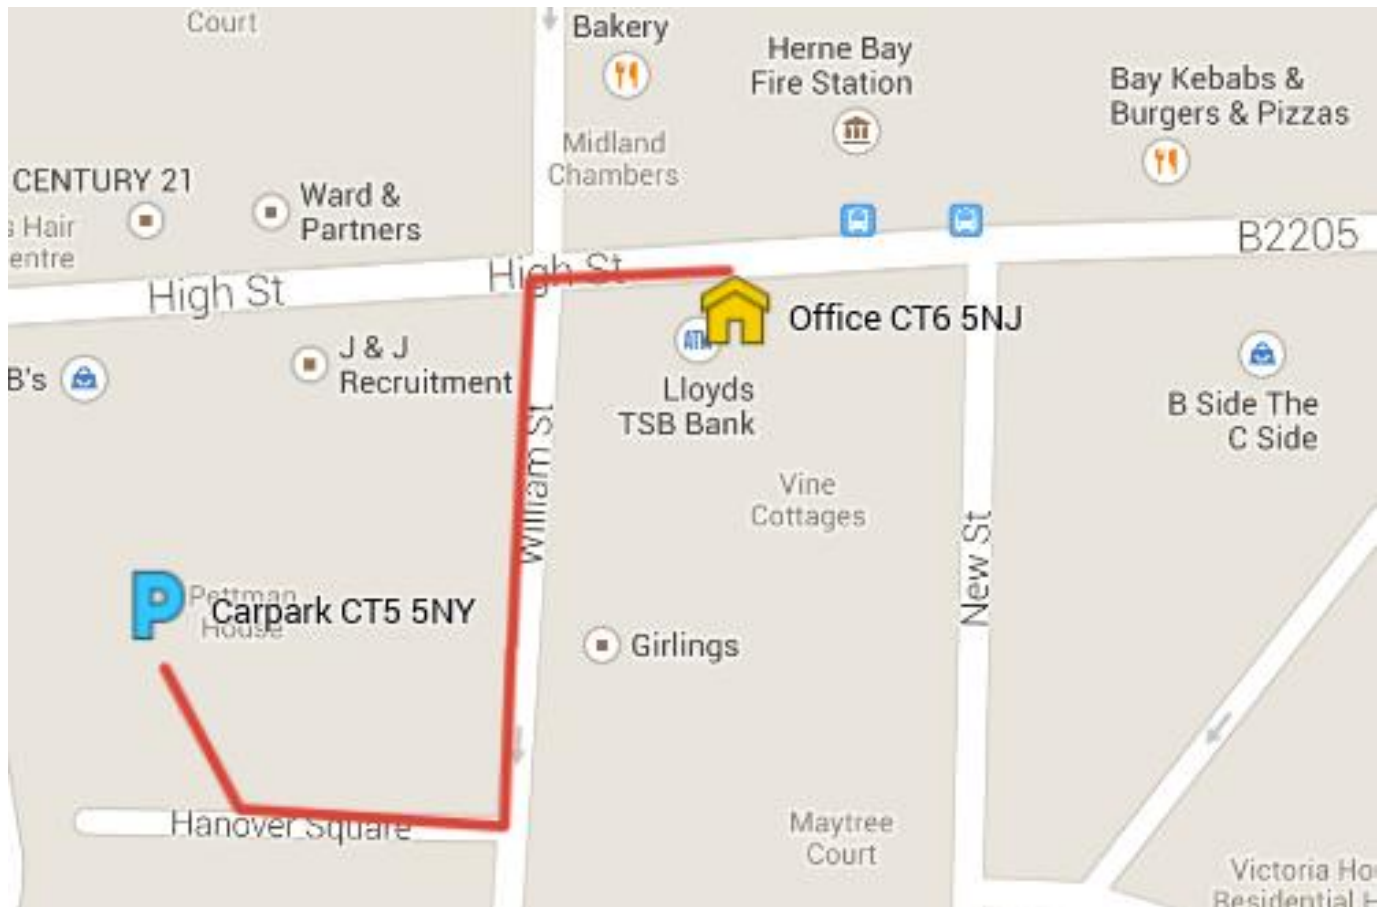

Herne Bay Office

Sat Nav Postcode: CT6 5NJ

With the office on your left, take a left in to William Street (One Way). At the end of the row of buildings, take a right in to Hanover Square by the raised brick flower bed. The car park is on the right through the diagonal metal gates.