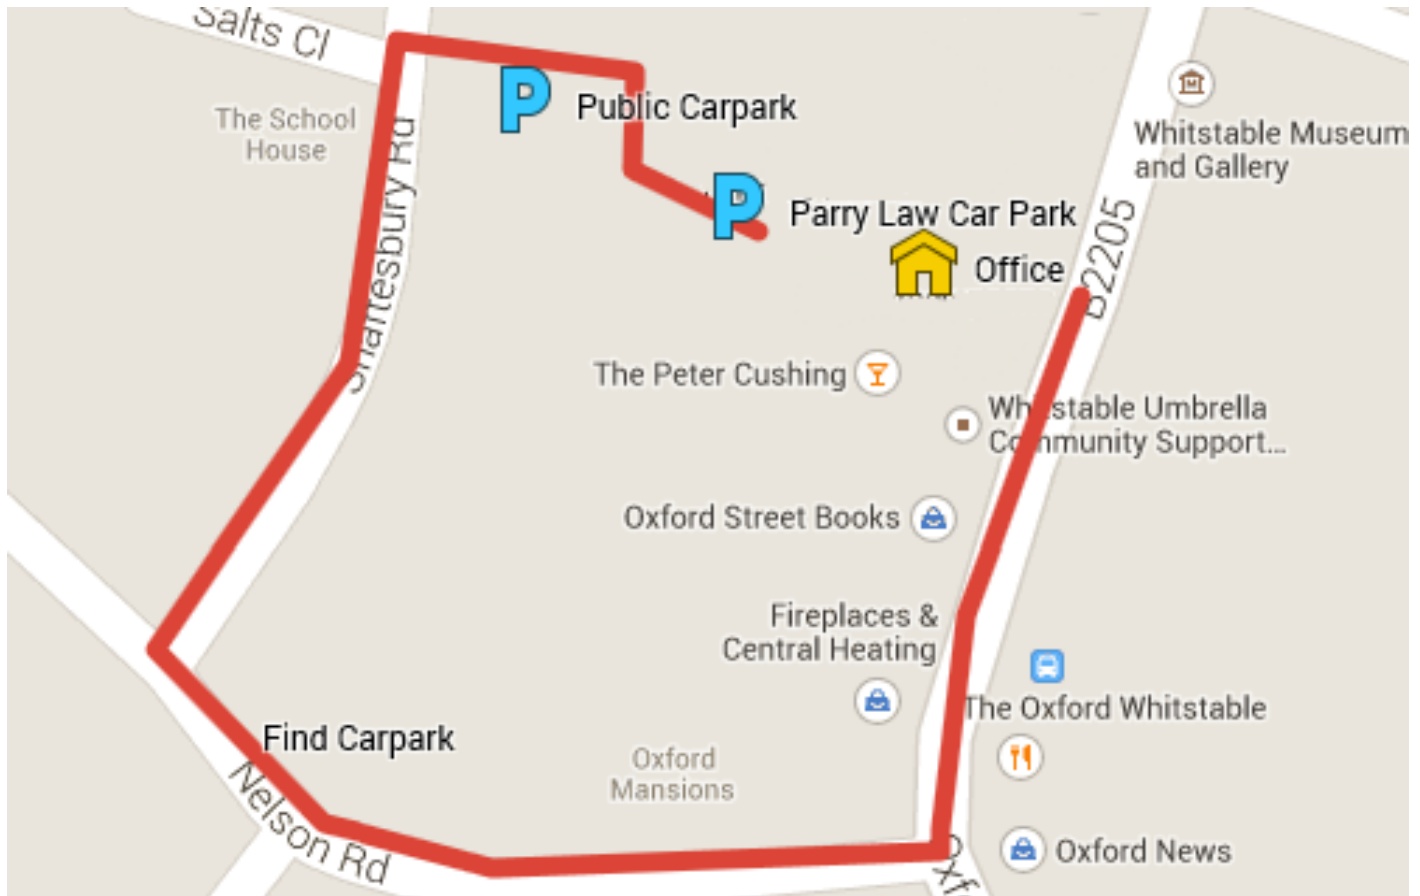

# Whitstable Office

Sat Nav Postcode: CT5 1EX

The car park is behind the building. To access, go down Nelson Road and turn right on to Shaftesbury Road. You will pass some public car parks on the right. Our office is through the third car park and you will see a Parry Law sign on the back of the building.